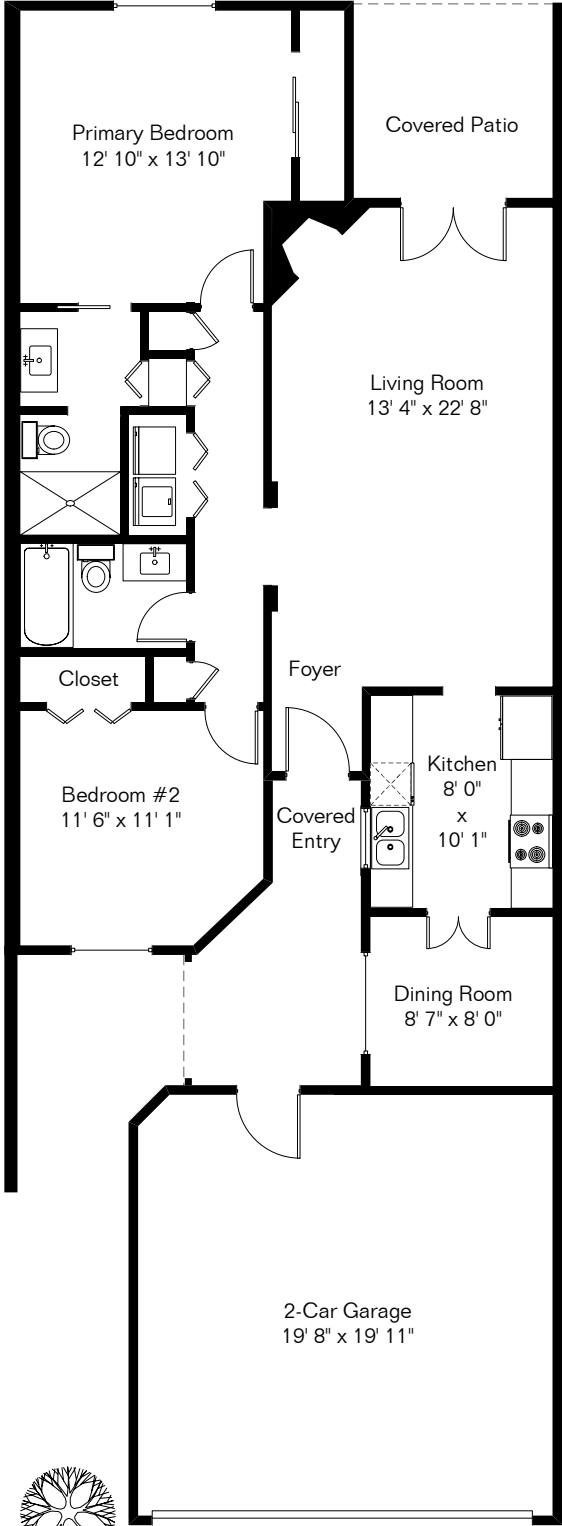

3338 E Popinac Loop

The square footages and room size information are deemed to be reliable but are not guaranteed and should be independently verified. This drawing is for marketing purposes only.

Site Visit December 2024

Living Area 1,110 Sq Ft
Garage 423 Sq Ft

Copyright 2024 Floor Plans First! LLC
All Rights Reserved.

Floor Plans First! LLC
See the Floor Plan First™
FloorPlansFirst.com™
(520) 881-1500